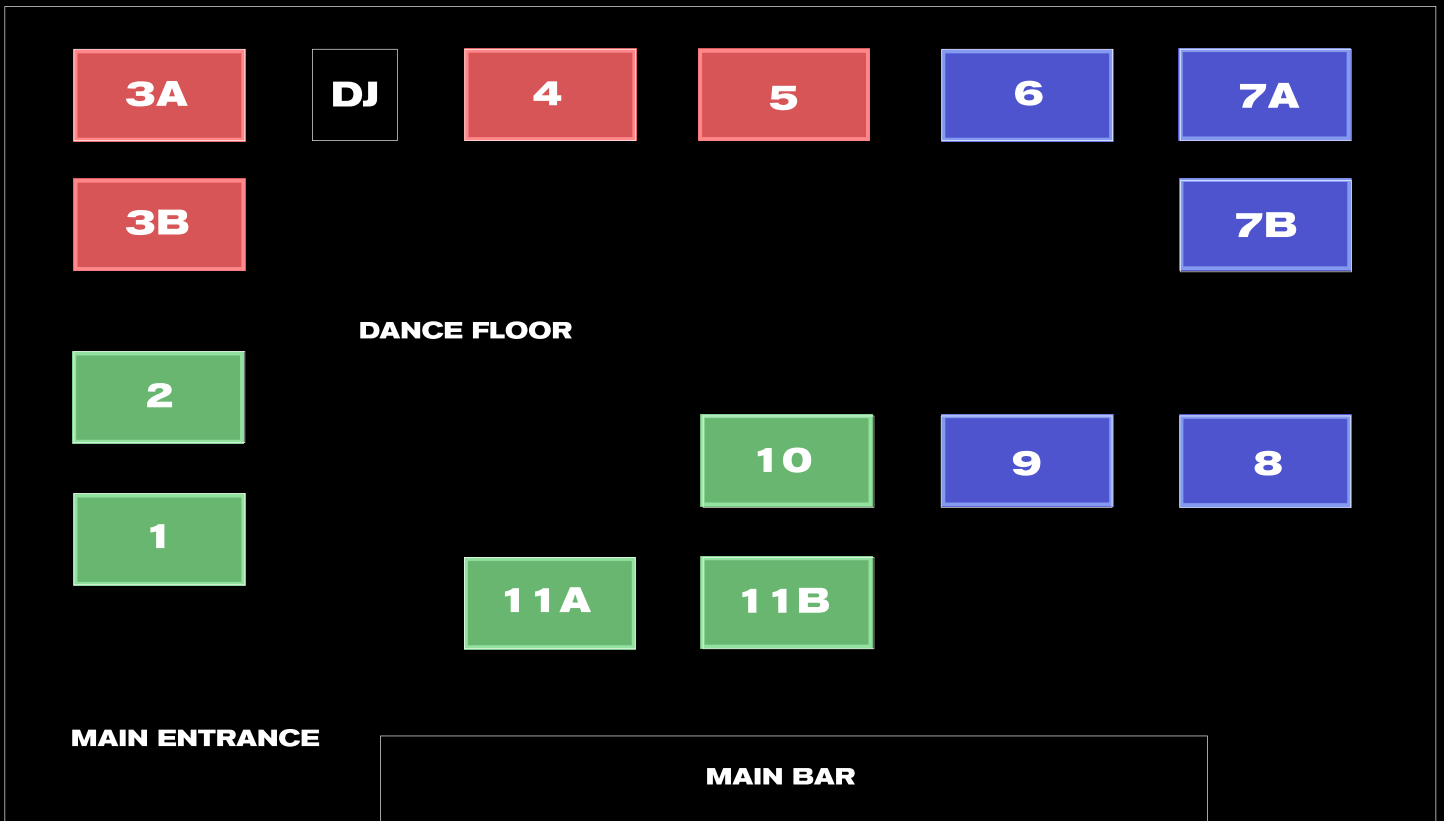

cube

VIP
TABLE
PACKAGES:

**PAPER
FRIDAYS**

VIP TABLE LOCATIONS

VIP TABLE PRICING: PAPER FRIDAYS

Prices & minimum spends do not include gratuity, 2.5% facility fee or tax.

Prices are subject to change.

Product selection to be made upon arrival.

RED PACKAGE

\$750 liquor minimum spend

9 Complimentary entries

GREEN PACKAGE

\$500 liquor minimum spend

6 Complimentary entries

BLUE PACKAGE

\$250 liquor minimum spend

RUM

CAPTAIN MORGAN	210
BACARDI SUPERIOR	210
KRAKEN SPICED RUM	210
APPLETON	210

TEQUILA

JOSE CUERVO	210
CAZADORES REPOSADO	210
PATRON SILVER	295
PATRON GOLD	320
CLASE AZUL REPOSADO	525
MAESTRO DOBEL	295
DON JULIO 1942	530
1800 TEQUILA	215
1800 TEQUILA COCONUT	215

WHISKY & SCOTCH

BULLEIT BOURBON	220
JACK DANIEL'S	210
JACK DANIEL'S HONEY	210
CROWN ROYAL	210
JOHNNY WALKER BLACK	240
JOHNNY WALKER BLUE	515
VIRGINIA BLACK	220

GIN

BOMBAY SAPPHIRE	200
TANQUERAY	200
TANQUERAY 10	240